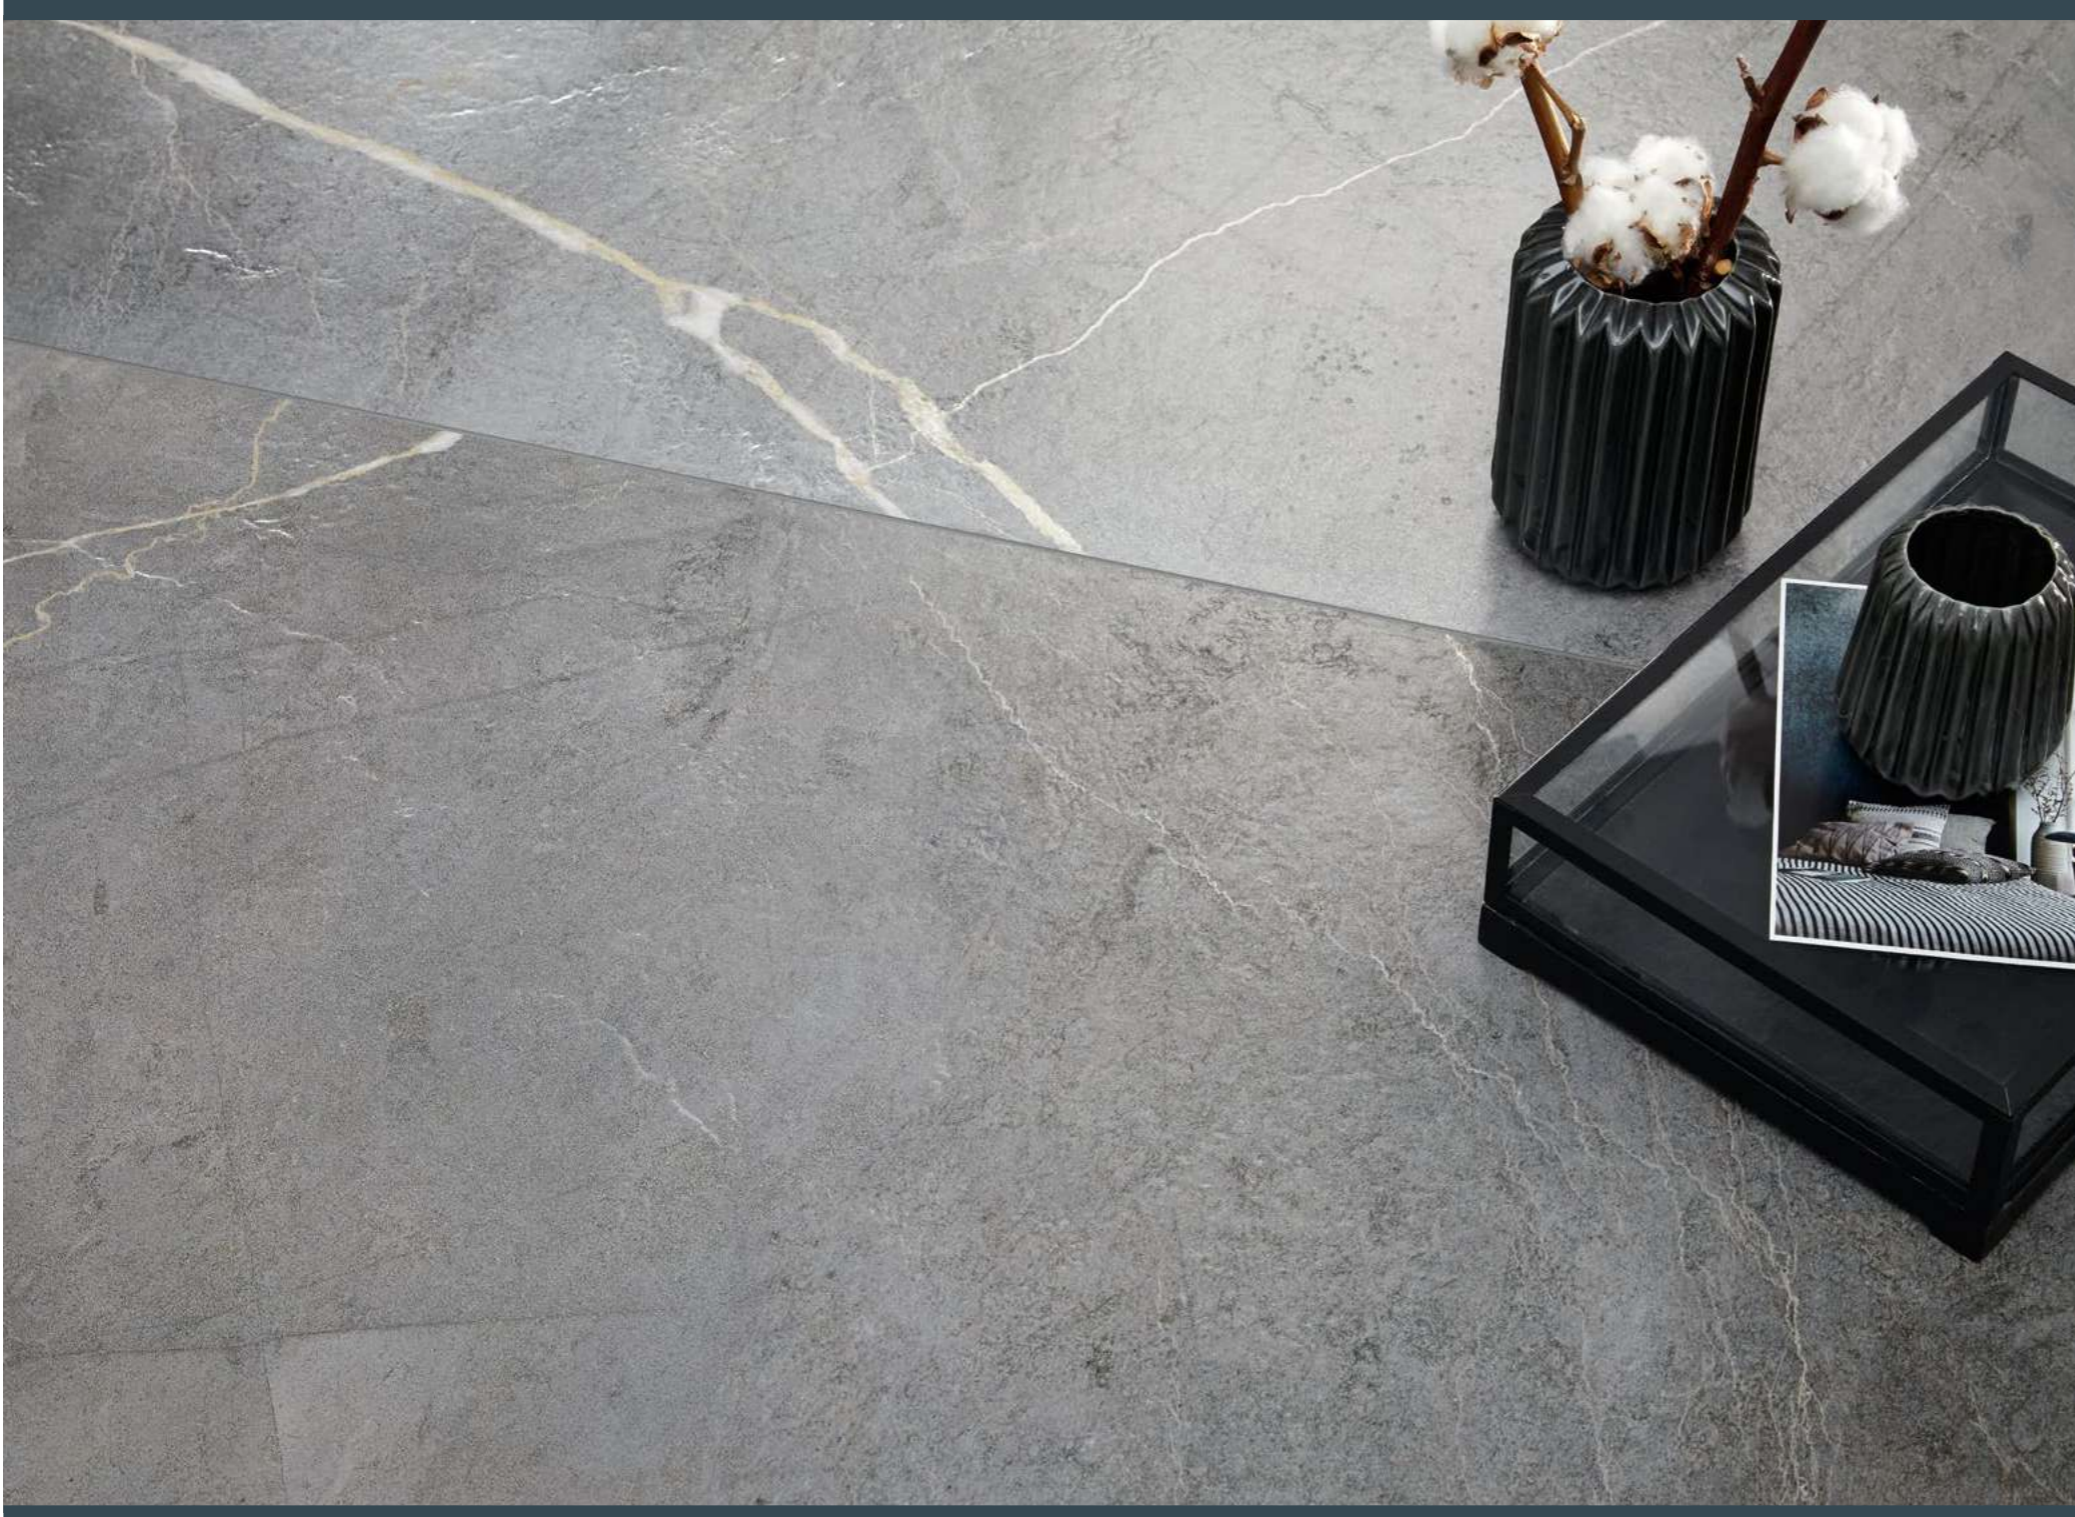

TEMPO

60x120_24"x48"

G560

CONTEXT

CONTEXT 60X120

P ◆ ◆ ◆ V6

CONTEXT GREY

CONTEXT GREY