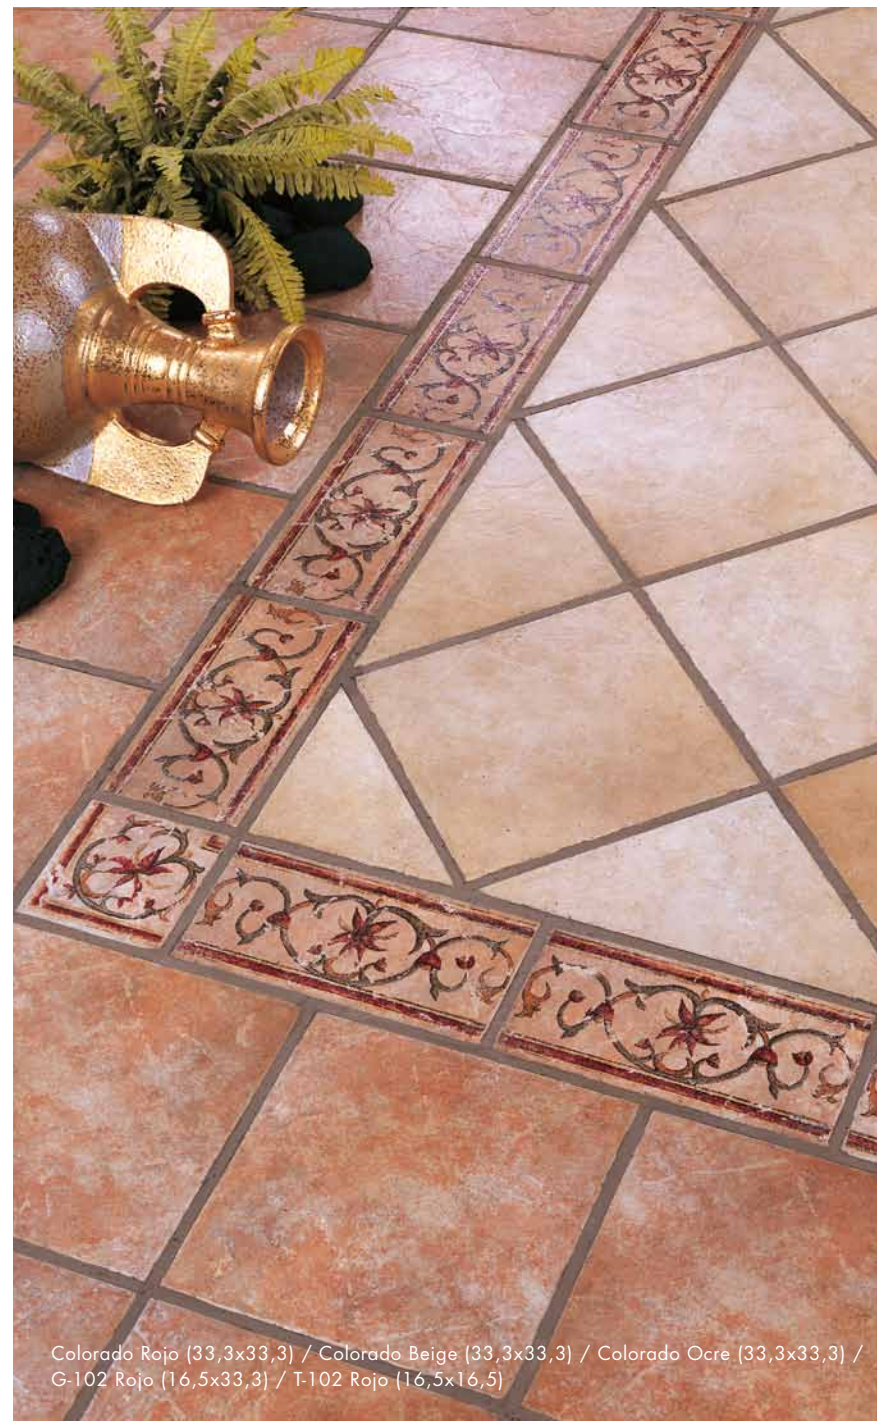

Colorado Rojo (33,3x33,3) / Colorado Beige (33,3x33,3) / Colorado Ocre (33,3x33,3) / G-102 Rojo (16,5x33,3) / T-102 Rojo (16,5x16,5)